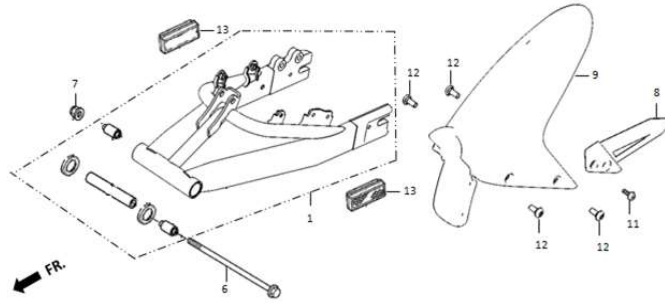

F-15

Swingarm

Ref. No.	Part No.	Description(EN)	Reqd.QTY	Remarks
1	52100-QSM-A000	Swingarm Assy,RR	1	Before 20-Aug-2018
1	52100-QSM-A710	Rear Swingarm Assy,Newly Rear Brake Fitting	1	After 20-Aug-2018
6	52101-QSM-A00	Bolt,Swingarm Pivot	1	
7	90307-QSM-A00	Nut,FLlange M12(PT)	1	
9	80100-QSM-A00	Lower,RR Fender	1	
11	93500-06012-0H	Screw Pan 6X12	1	
12	95101-QSM-A00	Socket Screw Special M6	4	
13	33742-QSM-A001	Reflector,Side, Emark	2