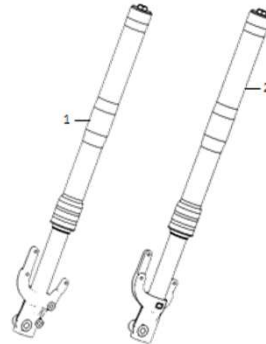

F-9

Front Fork

Ref. No.	Part No.	Description(EN)	Reqd.QTY	Remarks
1	51400-QSM-A011-M1	Fork Assy,R FR *MS06A* .....AOC Grey Silver	1	
2	51500-QSM-A011-M1	Fork Assy,L FR *MS06A* .....AOC Grey Silver	1	

F-10