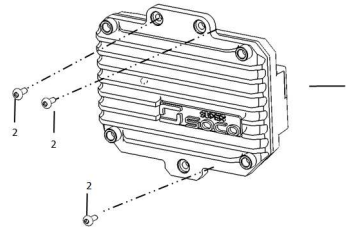

Controller/ECU

Ref. No.	Part No.	Description(EN)	Reqd.QTY	Remarks
1	30100-QSM-A510-T1-M1	Controller European Speed Limit 25/35/45	1	Before 21-Dec-2018
	30100-QSM-A520-T1-M1	Controller European Speed Limit 25/35/45	1	After 21-Dec-2018
	30100-QSM-A510-T2-M	Controller Canadian Speed Limit 18/25/32	1	
	30100-QSM-A510-T3-M	Controller Russia、Latin America、Guatemala Speed Limit 25/45/--	1	
2	90107-QSM-A00	Special Trox 6x12	3