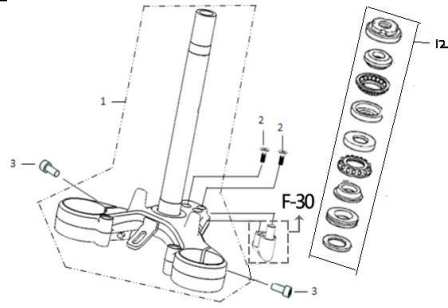

F-7

Steering Stem

Ref. No.	Part No.	Description(EN)	Reqd.QTY	Remarks
1	53200-QSM-A001	Stem Assy,STRG	1	
2	93600-05012-1H	Screw Flat 5X12	2	
3	96708-QSM-A00	Socket Bolt 8X20	2	
12	53219-QSM-A000	Suite For Eight Pieces of Steering Pressure Bearings	1	

F-8