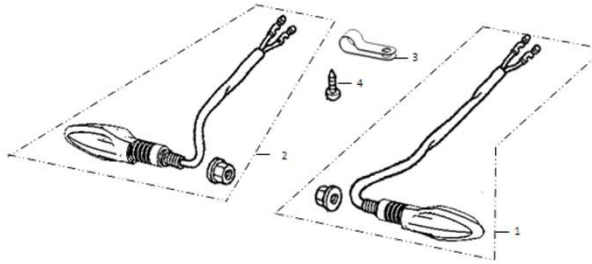

F-25

Tail Light

Ref. No.	Part No.	Description(EN)	Reqd.QTY	Remarks
1	33700-QSM-A001	Light Assy,Tail, Emark	1	
2	93903-QSM-A00	Tapping Screw 4X12	4	
3	90303-GCC-000	Nut Spring M4	2	

F-26

Rear Winker

Ref. No.	Part No.	Description(EN)	Reqd.QTY	Remarks
1	33400-QSM-A00	Winker,Right RR	1	
2	33450-QSM-A00	Winker,Left RR	1	
4	93903-QSM-A00	Tapping Screw 4X12	1	