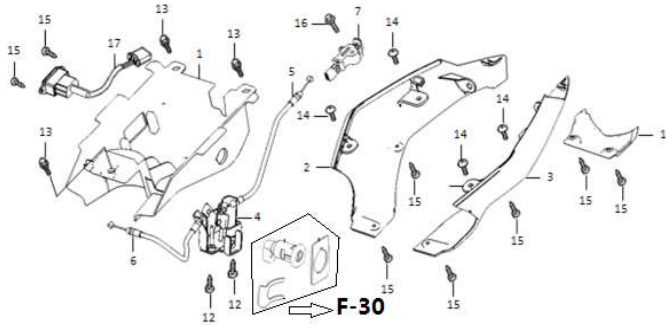

F-23

Rear Cowl

Ref. No.	Part No.	Description(EN)	Reqd.QTY	Remarks
1	80101-QSM-A00	Under Cover,Seat	1	
2	77215-QSM-A00	R,RR Cowl	1	
3	77225-QSM-A00	L,RR Cowl	1	
5	77240-QSM-A00	Cable,Seat Lock	1	
6	77250-QSM-A00	Cable,Inner Box Cover	1	
7	~~77232-QSM-A00~~	~~Catch Comp,Seat~~	~~1~~	~~Deleted~~
11	77230-QSM-A00	Under Cover,T/L	1	
12	93500-05012-0H	Screw Pan 5X12	2	
13	90111-QSM-A00	Flange Special Bolt M6	3	
14	93500-06012-0H	Screw Pan 6X12	4	
15	93903-QSM-A10	Tapping Screw 4X12	6	
16	95701-06012-08	Flange Bolt 6X12	1	
17	35310-QSM-A00	Charging Socket	1	Before 10-Oct-2018
17	35310-QSM-A700	Charging Socket, Including Rubber Cover, Waterproof Plug	1	After 10-Oct-2018