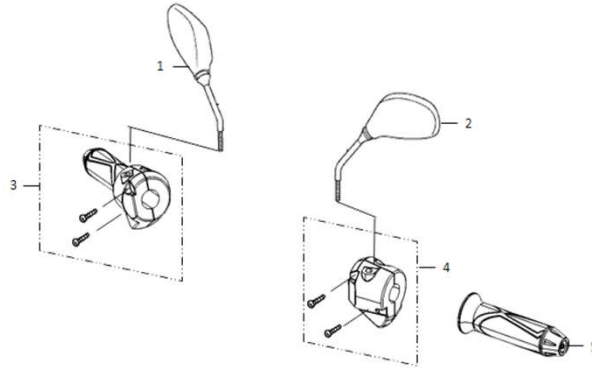

F-3

Handle Lever/Switch/Back Mirror

Ref. No.	Part No.	Description(EN)	Reqd.QTY	Remarks
1	88110-QSM-A500	Mirror Assy,R Back,Emark	1	
2	88120-QSM-A500	Mirror Assy,L Back,Emark	1	
3	35150-QSM-A500	Switch Assy, R, Headlight Long Bright	1	
4	35200-QSM-A700	Switch Assy, Left	1	
5	30400-QSM-A00	Grip Left,Handle	1	

F-4