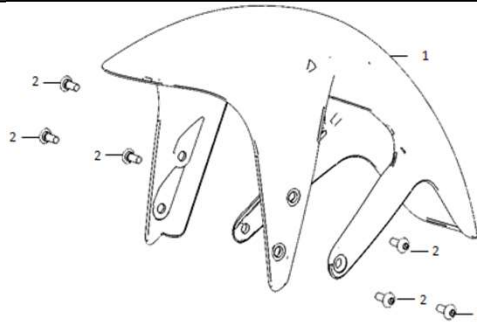

Front Fender

Ref. No.	Part No.	Description(EN)	Reqd.QTY	Remarks
1	61100-QSM-A000-S	Fender,Front, *MB01N* .....King Kong Black	1	
		Fender,Front,*MS01M* .....Flash Silver	1	
		Fender,Front,*MW01P* .....Polar White	1	
		Fender,Front,*WA01P* .....Magical Orange	1	
		Fender,Front,*WR01N* .....Roaring Flame Red	1	
2	95101-QSM-A00	Socket Screw Special M6	6