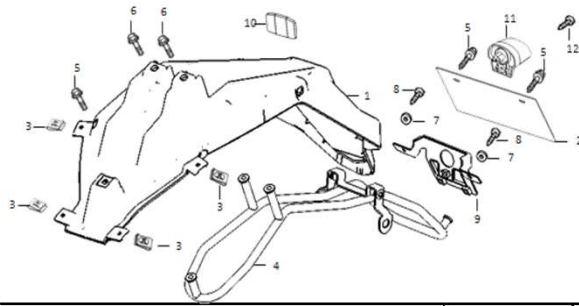

F-24

Rear Fender(Export)

Ref. No.	Part No.	Description(EN)	Reqd.QTY	Remarks
1	80105-QSM-A00	Upper,RR Fender	1	
2	80200-QSM-A00	Plate,AD.	1	
3	90303-GCC-000	Nut Spring M4	4	
4	50410-QSM-A50	Stay Comp,RR Fender	1	
5	95701-06012-08	Flange Bolt 6X12	3	
6	90111-QSM-A00	Flange Special Bolt M6	2	
7	94101-05000	Washer 5mm	2	
8	93500-05012-0H	Screw Pan 5X12	2	
9	50420-QSM-A50	Stay,Number Plate	1	
10	33741-QSM-A00	Reflector,RR	1	
11	33720-QSM-A50	Light Assy, License	1	
12	96704-QSM-A00	Soocket Screw 4x12	1