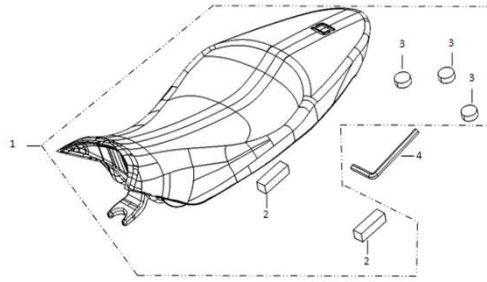

F-16

Rear Cushion

Ref. No.	Part No.	Description(EN)	Reqd.QTY	Remarks
1	52400-QSM-A010-M1	Cushion Assy,RR	1	
2	90109-QSM-A00	Trox 10x40	2	
3	90306-QSM-A00	Nut,Flange M10x1.5(PT)	1	

F-17

Seat

Ref. No.	Part No.	Description(EN)	Reqd.QTY	Remarks
1	77200-QSM-A001	Seat Comp Double	1	
4	89101-QSM-A00	Socket Wrench(M10)	1	