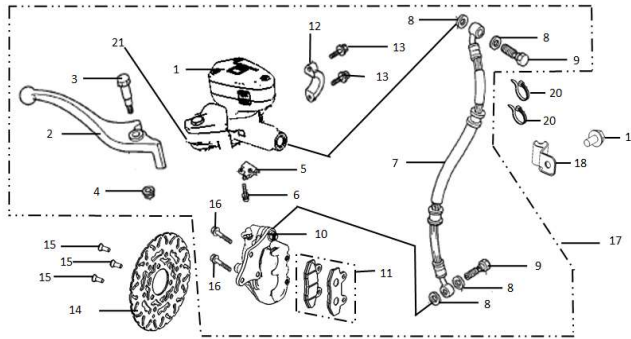

Front Brake

Ref. No.	Part No.	Description(EN)	Reqd.QTY	Remarks
2	53175-QSM-A00	Lever,RR. Steering Handle	1	
11	45310-QSM-A00	Pad Set, Front.	1	
14	45251-QSM-A101	Disc,RR Brake	1	
15	90105-QSM-A00	Bolt Brake Disc 8X22	3	
17	45000-QSM-A10	Brake Assy,FR (Set)	1	
19	95701-06012-08	Flange Bolt 6X12	1	
20	90620-QSM-A00	Band Wire C 4*200(Black)	2	
21	35340-QSM-A000	Front Brake Switch	1