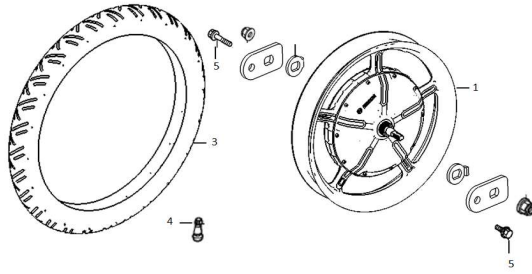

F-11

Rear Wheel

Ref. No.	Part No.	Description(EN)	Reqd.QTY	Remarks
~~1~~	~~31100-QSM-A100-M1~~	~~Motor Assy,RR Wheel(1200W)~~	~~1~~	~~Deleted~~
1	42800-QSM-A300-M1	Motor Assy,RR Wheel(1200W)	1	Before 20-Aug-2018
1	42800-QSM-A310-M1	Motor Assy,RR Wheel(1200W), Motor Shaft Change	1	After 20-Aug-2018
1	42800-QSM-A510-M1	Motor Assy,RR Wheel(1200W), Motor Shaft Change, Orange Motor Cable	1	After 21-Dec-2018
5	90305-QSM-A00	Nut M16(SET)	2	Deleted
6	42701-QSM-A510-M1	Tire,RR(100/70-17) Emark	1	Update
7	42702-QSM-A00	Valve,Rim	1	
8	95701-06012-08	Flange Bolt 6X12	2