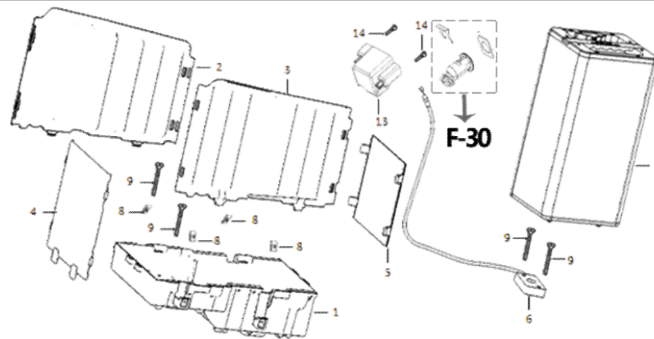

Battery

Ref. No.	Part No.	Description(EN)	Reqd.QTY	Remarks
1	80150-QSM-A00	Holder,Battery	1	
2	80148-QSM-A00	R PCS,Cabin Battery.	1	
3	80149-QSM-A00	L PCS,Cabin Battery.	1	
4	80146-QSM-A00	FR PCS,Cabin Battery.	1	
5	80147-QSM-A00	RR PCS,Cabin Battery.	1	
7	31500-QSM-A300-M3	Battery,Assy(Domestic Cell,60V 26Ah)	1	
8	90303-GCC-000	Nut Spring M4	4	
9	93606-QSM-A00	Screw Flat 6X25	4	
13	77272-QSM-A00	Cover,Battery Lock	1	
14	93903-QSM-A00	Tapping Screw 4X12	2