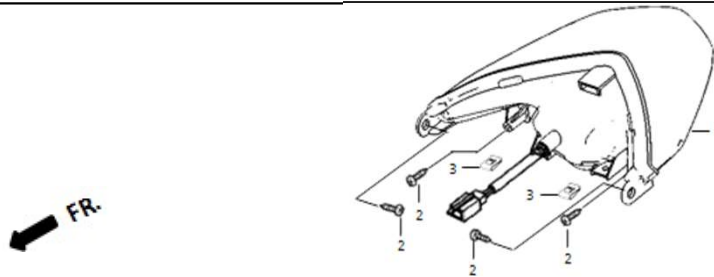

F-25

Tail Light

Ref. No.	Part No.	Description(EN)	Reqd.QTY	Remarks
1	33700-QSM-A001	Light Assy,Tail, Emark	1	
2	93903-QSM-A00	Tapping Screw 4X12	4	
3	90303-GCC-000	Nut Spring M4	2