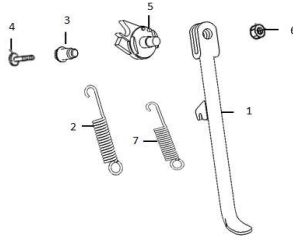

F-12

Stand

Ref. No.	Part No.	Description(EN)	Reqd.QTY	Remarks
~~1~~	~~50530-QSM-A000~~	~~Bar Comp,Side Stand~~	~~1~~	~~Deleted~~
1	50530-QSM-A001	Bar Comp,Side Stand	1	Update
2	95014-72102	SPG.A,Side Stand	1	
3	90110-QSM-A00	Pivot,Side Stand	1	
4	90101-QSM-A00	Screw,Side Stand SW.	1	
5	35160-QSM-A00	SW.Set,Side Stand	1	
6	94031-10080	Nut Hex 10MM	1	
7	95014-QSM-A50		1