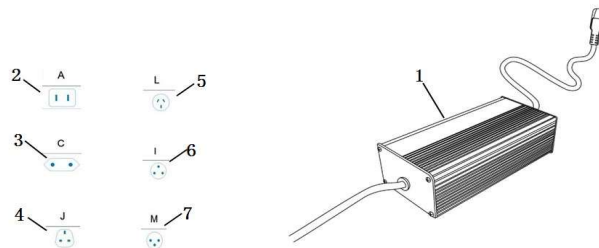

Charger

Ref. No.	Part No.	Description(EN)	Reqd.QTY	Remarks
1	35300-QSM-A510-M2	Charger(4A) EEC No PowerCord	1	
2	35320-QSM-A500-T1	Power Cord Type A	1	
3	35320-QSM-A500-T2	Power cord Type C	1	
4	35320-QSM-A500-T3	Power Cord Type J	1	
5	35320-QSM-A500-T4	Power Cord Type L	1	
6	35320-QSM-A500-T5	Power Cord Type I	1	
7	35320-QSM-A500-T6	Power Cord Type M	1