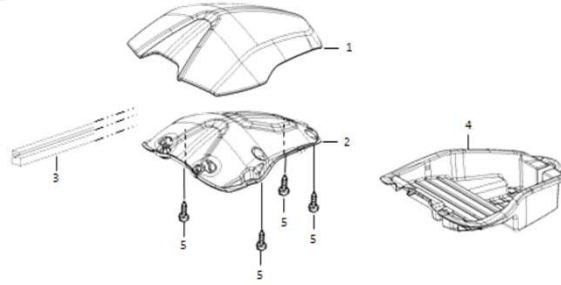

F-20

Inner Box

Ref. No.	Part No.	Description(EN)	Reqd.QTY	Remarks
1	80121-QSM-A000-S	Cover Set,Inner Box, MB01N/Black; MS01M/Silver; MW01P/White; WA01P/Orange; WR01N/Red;	1	
2	80126-QSM-A000	Patch,Inner Box Cover	1	
3	80122-QSM-A00	Seal,Inner Box Cover	1	
4	80145-QSM-A001	Box,Inner	1	
5	93903-QSM-A10	Tapping Screw 4X12	4