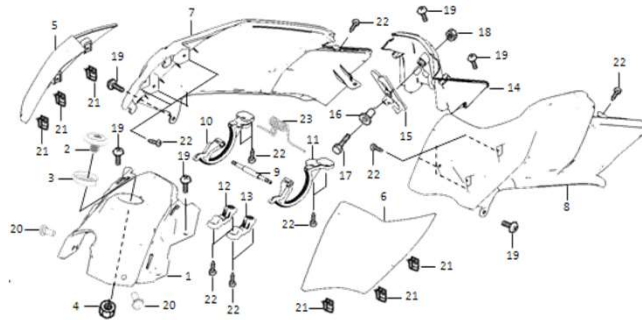

Ref. No.	Part No.	Description(EN)	Reqd.QTY	Remarks
1	80115-QSM-A000	Front Cowl,Inner Box	1	
2	35040-QSM-A000	Starter SW. Assy	1	
5	80135-QSM-A000-S	R Garnish Set,Inner Box Cover, MB01N/Black; MS01M/Silver; MW01P/White; WAO 1P/Orange; WR01N/Red;	1	Update
6	80136-QSM-A000-S	L Garnish Set,Inner Box Cover, MB01N/Black; MS01M/Silver; MW01P/White; WAO 1P/Orange; WR01N/Red;	1	Update
7	80155-QSM-A00	R Cowl,Inner Box	1	
8	80165-QSM-A00	L Cowl,Inner Box	1	
9	80127-QSM-A00	Shaft,Inner Box Cover	1	
10	80128-QSM-A00	R Gear,Inner Box Cover	1	
11	80129-QSM-A00	L Gear,Inner Box Cover	1	
12	80124-QSM-A00	Cover R,Inner Box Cover Shaft	1	
13	80125-QSM-A00	Cover L,Inner Box Cover Shaft	1	
14	80175-QSM-A00	RR Cowl,Inner Box	1	
15	77260-QSM-A00	Catch Assy,Inner Box Cover	1	
17	93301-04025-0H	Bolt4X25	1	
18	94001-QSM-A00	Nut M4	1	
19	93500-06012-0H	Screw Pan 6X12	6	
20	91509-GE2-760	Screw Pan 5X11.5	2	
21	90303-GCC-000	Nut Spring M4	6	
22	93903-QSM-A00	Tapping Screw 4X12	14	
23	80140-QSM-A00	Spring,Inner Box Cover	1