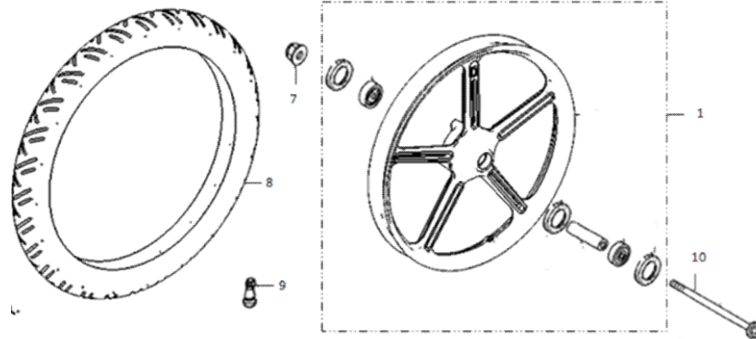

Ref. No.	Part No.	Description(EN)	Reqd.QTY	Remarks
1	44800-QSM-A000-M1	Wheel Assy,Front	1	
7	90307-QSM-A00	Nut,Special Flange M12	1	
8	44701-QSM-A510-M1	Tire(70/100-17),Emark	1	Update
9	42702-QSM-A00	Valve,Rim	1	
10	44301-QSM-A000	Front Tyre Axle	1	Update