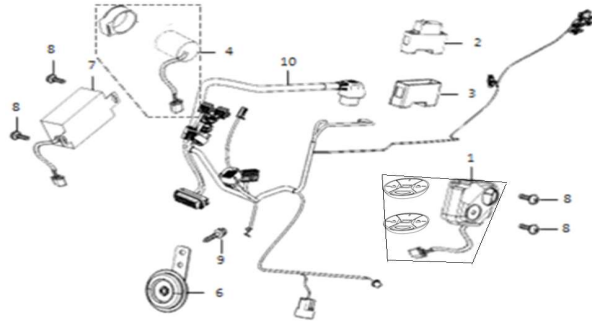

F-28

Wire Harness

Ref. No.	Part No.	Description(EN)	Reqd.QTY	Remarks
1	35020-QSM-A000-K	Alarm(Including Two Remote Controllers)	1	
2	35050-QSM-A00	Circuit Protector	1	
4	38300-QSM-A00	Relay,Winker	1	
6	38110-QSM-A50	Horn Assy,Emark	1	
7	32300-QSM-A00	12v Adapter	1	
8	93500-05012-0H	Screw Pan 5X12	4	
9	95701-06012-08	Flange Bolt 6X12	1	
10	32100-QSM-A500	Harness Wire	1	