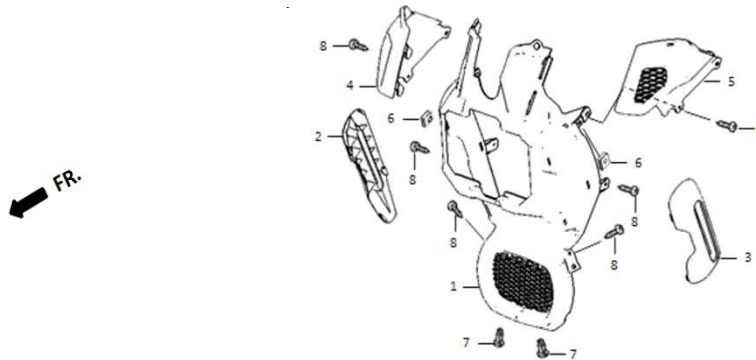

F-21

Front Cover

Ref. No.	Part No.	Description(EN)	Reqd.QTY	Remarks
1	83565-QSM-A00	FR,Body Cover	1	
2	83575-QSM-A000-S	R Garnish Set,Body Cover *MS03M*	1	
3	83585-QSM-A000-S	L Garnish Set,Body Cover *MS03M*	1	
4	83400-QSM-A00	Cover R,FR Body Cover Upper	1	
5	83405-QSM-A00	Cover L,FR Body Cover Upper	1	
6	84601-QSM-A00	Nut Spring M6	2	
7	90683-GAZ-980	Clip,Trim	2	
8	93903-QSM-A00	Tapping Screw 4X12	4