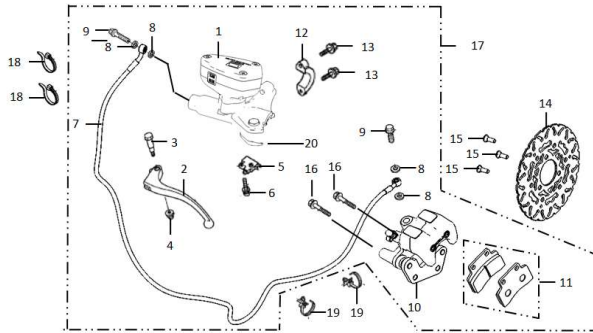

F-5

Rear Brake

Ref. No.	Part No.	Description(EN)	Reqd.QTY	Remarks
2	53176-QSM-A00	Lever, L. Steering Handle	1	
11	43310-QSM-A00	Pad Set, RR.	1	
13	95801-06022-08	Bolt, Flange 6X22	2	
14	41300-QSM-A10	Disc, RR Brake	1	
15	90105-QSM-A00	Bolt Brake Disc 8X22	3	
17	43000-QSM-A10	Brake Assy, RR (Set)	1	
18	90620-QSM-A00	Band Wire C 4*200(Black)	2	
19	95140-KYV-C02	Clip Wire	2	
20	35345-QSM-A000	Rear Brake Switch	1