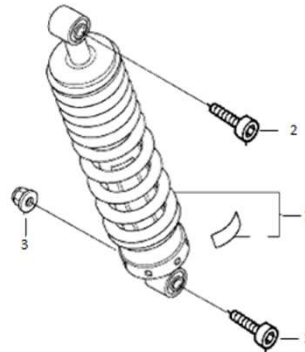

F-16

Rear Cushion

Ref. No.	Part No.	Description(EN)	Reqd.QTY	Remarks
1	52400-QSM-A010-M1	Cushion Assy,RR	1	
2	90109-QSM-A00	Trox 10x40	2	
3	90306-QSM-A00	Nut,Flange M10x1.5(PT)	1