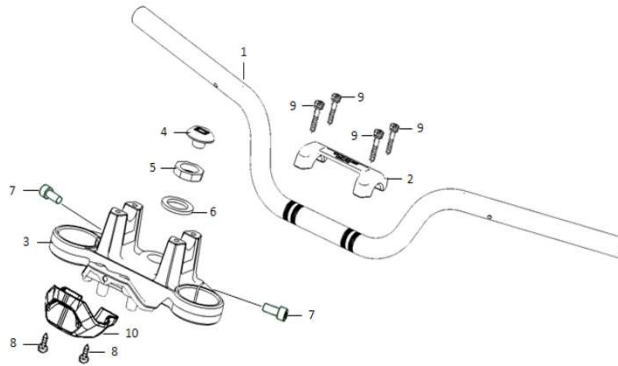

F-5

Rear Brake

Ref. No.	Part No.	Description(EN)	Reqd.QTY	Remarks
2	53176-QSM-A00	Lever, L. Steering Handle	1	
11	43310-QSM-A00	Pad Set, RR.	1	
13	95801-06022-08	Bolt, Flange 6X22	2	
14	41300-QSM-A10	Disc, RR Brake	1	
15	90105-QSM-A00	Bolt Brake Disc 8X22	3	
17	43000-QSM-A10	Brake Assy, RR (Set)	1	
18	90620-QSM-A00	Band Wire C 4*200(Black)	2	
19	95140-KYV-C02	Clip Wire	2	
20	35345-QSM-A000	Rear Brake Switch	1	

F-6

Handle Pipe/Top Bridge

Ref. No.	Part No.	Description(EN)	Reqd.QTY	Remarks
4	53100-QSM-A00	Pipe, Steering Handle	4	Deleted
1	53100-QSM-A002	Pipe, Steering Handle	1	Update
2	53131-QSM-A00	Holder, Handle Upper	1	
3	53230-QSM-A00	Bridge, Fork Top	1	
4	53235-QSM-A00	Cover, Stem	1	
5	90304-QSM-A00	Nut, Steering Stem	1	
6	90503-QSM-A00	Washer, Steering Stem	1	
7	96708-QSM-A00	Socket Bolt 8X20	2	
8	93500-06012-0H	Screw Pan 6X12	2	
9	96700-06016-08	Socket Bolt 6x16	4	
10	53132-QSM-A00	Under Cover, Top Bridge	1	