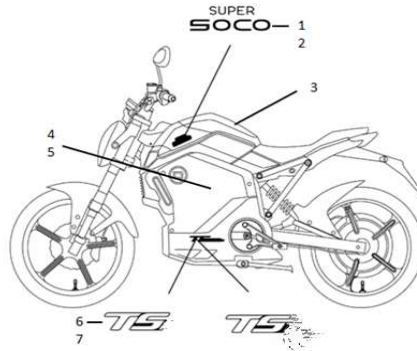

F-33

Sticker

Ref. No.	Part No.	Description(EN)	Reqd.QTY	Remarks
TS1200R				
1	80136-QSM-A000-S1	Storage Cover Left Garnish Sticker.....SUPERSOCO Sticker	1	
2	80135-QSM-A000-S1	Storage Cover Right Garnish Sticker.....SUPERSOCO Sticker		
6	83545-QSM-A300-S1	Body Lower Left Shield Sticker.....TS1200R Sticker		Before 13-Dec-2018
6	83545-QSM-A301-S1	Body Lower Left Shield Sticker.....TS Sticker		After 13-Dec-2018
7	83535-QSM-A300-S1	Body Lower Right Shield Sticker.....TS1200R Sticker		Before 13-Dec-2018
7	83535-QSM-A301-S1	Body Lower Right Shield Sticker.....TS Sticker		After 13-Dec-2018
TS Lite Standard				
1	80136-QSM-A000-S1	Storage Cover Left Garnish Sticker.....SUPERSOCO Sticker	1	
2	80135-QSM-A000-S1	Storage Cover Right Garnish Sticker.....SUPERSOCO Sticker		
6	83545-QSM-A800-S1	Body Lower Left Shield Sticker.....TS Lite Standard Sticker		
7	83535-QSM-A800-S1	Body Lower Right Shield Sticker.....TS Lite Standard Sticker		
TS Lite Stripes				
1	80136-QSM-A000-S1	Storage Cover Left Garnish Sticker.....SUPERSOCO Sticker	1	
2	80135-QSM-A000-S1	Storage Cover Right Garnish Sticker.....SUPERSOCO Sticker		
4	83515-QSM-A800-S1	Body Upper Right Shield Sticker.....TS Lite Stripes Sticker		
5	83525-QSM-A800-S1	Body Upper Left Shield Sticker.....TS Lite Stripes Sticker		
6	83545-QSM-A800-S1	Body Lower Left Shield Sticker.....TS Lite Standard Sticker		
7	83535-QSM-A800-S1	Body Lower Right Shield Sticker.....TS Lite Standard Sticker		
TS Pro Standard				
1	80136-QSM-A000-S1	Storage Cover Left Garnish Sticker.....SUPERSOCO Sticker	1	
2	80135-QSM-A000-S1	Storage Cover Right Garnish Sticker.....SUPERSOCO Sticker		
6	83545-QSM-A700-S1	Body Lower Left Shield Sticker.....TS PRO Sticker		
7	83535-QSM-A700-S1	Body Lower Right Shield Sticker.....TS PRO Sticker