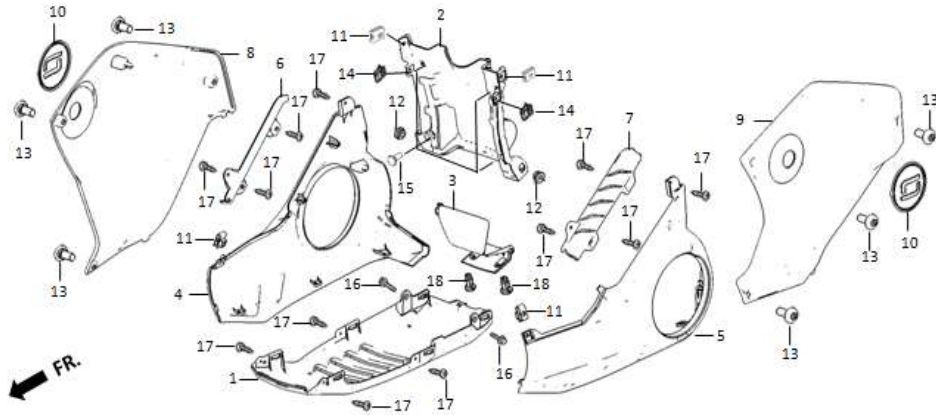

Ref. No.	Part No.	Description(EN)	Reqd.QTY	Remarks
1	83555-QSM-A00	Under,Body Cover	1	
2	83595-QSM-A00	RR Upper,Body Cover	1	
3	83596-QSM-A00	RR LOWER,Body Cover	1	
4	83535-QSM-A000-S	R Lower Set,Body Cover *MS02M* .....Dark Silver(TS1200R)	1	Before 13-Dec-2018
	83535-QSM-A301-S	R Lower Set,Body Cover *MS02M* .....Dark Silver(TS)	1	After 13-Dec-2018
5	83545-QSM-A000-S	L Lower Set,Body Cover *MS02M* .....Dark Silver(TS1200R)	1	Before 13-Dec-2018
	83545-QSM-A301-S	L Lower Set,Body Cover *MS02M* .....Dark Silver(TS)	1	After 13-Dec-2018
6	83536-QSM-A00	R Lower Garnish,Body Cover	1	
7	83546-QSM-A00	L Lower Garnish,Body Cover	1	
8	83515-QSM-A000-S	R Upper Set,Body Cover, MB01N/Black; MS01M/Silver; MW01P/White; WAO 1P/Orange; WR01N/Red;	1	Update
9	83525-QSM-A000-S	L Upper Set,Body Cover, MB01N/Black; MS01M/Silver; MW01P/White; WAO 1P/Orange; WR01N/Red;	1	Update
10	83516-QSM-A001	Logo	2	
11	84601-QSM-A00	Nut Spring M6	4	
12	83542-KPN-900	Grommet,Elongated	2	
13	95101-QSM-A00	Socket Screw Special M6	6	
14	90303-GCC-000	Nut Spring M4	2	
15	91509-GE2-760	Screw Pan 5X11.5	4	
16	95701-06012-08	Flange Bolt 6X12	2	
17	93903-QSM-A00	Tapping Screw 4X12	12	
18	90683-GAZ-980	Riveting Clip	2