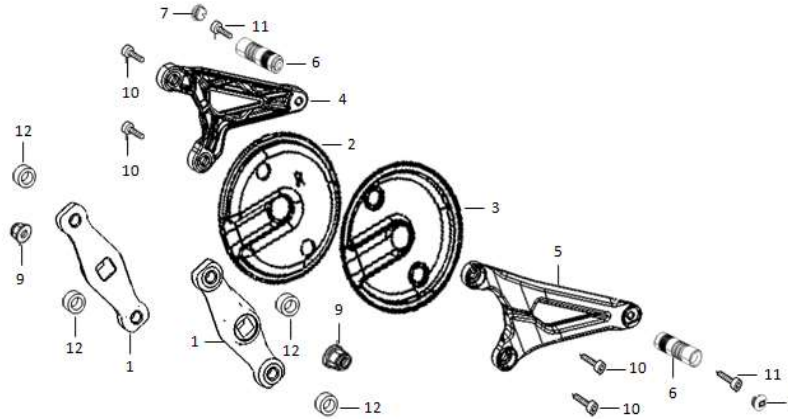

F-12

Footrest

Ref.No.	Part No.	Name-EN	Qty	Model	Remarks
1	50600-QSM-A00	Bracket,Front Footrest	2		
2	50615-QSM-A00	Right Cover,Axle	1		
3	50625-QSM-A00	Left Cover,Axle	1		
4	50701-QSM-G00	Bracket,Front Right Footrest	1		
5	50751-QSM-G00	Bracket,Front Left Footrest	1		
6	50702-QSM-A00	Front Footrest	2		
7	64312-TGC-A00	Rubber Plug B,Front Footrest	2		
9	94050-10080	Flange Nut M10	2		
10	96800-QSM-A00	Hexagon socket bolt 10X26	4		
11	96708-QSM-A00	Hexagon socket bolt 8X20	2		
12	94104-QSM-A00	Lining 10.2*16*8	2