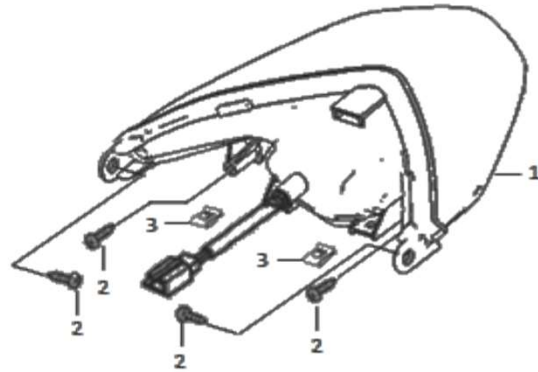

F-24

Tail Light

Ref.No.	Part No.	Name-EN	Qty	Model	Remarks
1	33700-QSM-A50	Taillight Assy	1		
2	93903-QSM-A00	Tapping Screw 4X12	4		
3	90303-GCC-000	Spring Clip M4	2