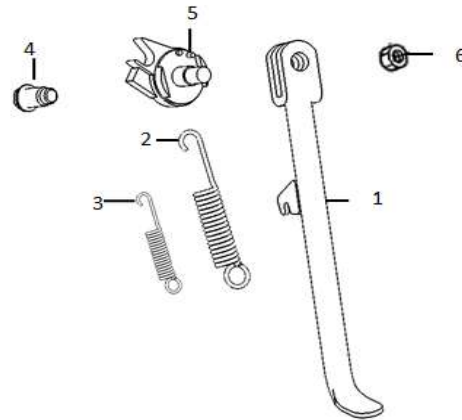

F-11

Stand

Ref.No.	Part No.	Name-EN	Qty	Model	Remarks
1	50530-QSM-A00	Side Stand	1		
2	95014-72102	Spring,Side Stand	1		
3	95014-72112	Sub Spring,Side Stand	1		
4	90110-QSM-A00	Pivot,Side Stand	1		
5	35160-QSM-A00	SW.Set,Side Stand	1		
6	94031-10080	Thin Nut 10MM	1