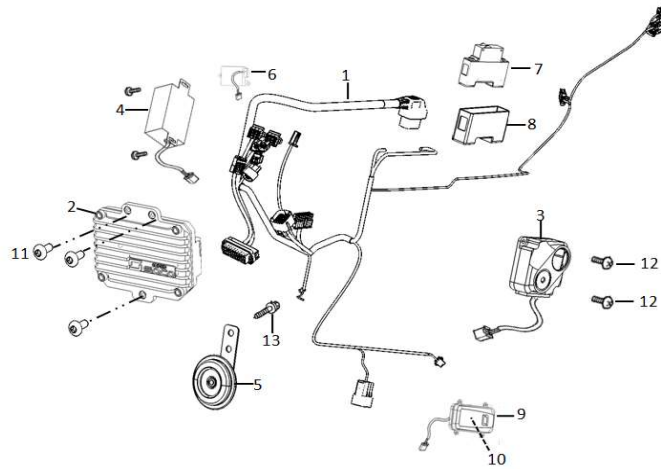

F-26

Wire Harness

Ref.No.	Part No.	Name-EN	Qty	Model	Remarks
1	32100-QSM-A52	Main Harness Wire	1	L1e	21.2.2020
	32100-QSM-CG0	Main Harness Wire	1	L3E	
2	30100-QSM-C42-R10	Contorller(1500W)	1	L1E	
	30100-QSM-C42-R20	Contorller(1500W)	1	L3E	
	30100-QSM-C90-R20	Contorller(1500W)	1	非EEC认证	
3	35020-QSM-A00-K	Alarm assy(Dual remote control)	1		
4	32300-QSM-A00	12v Converter	1		
5	38110-QSM-A50	Horn Assy	1		
6	38300-QSM-AF0	Flash Relay	1		
7	35050-QSM-A00	Circuit Protector	1		
8	35051-QSM-A00	Rubber sleeve,Circuit Protector	1		
9	30200-QSM-G50-4GEU	ECU Assy(European 4G)	1	L3e	
	30200-QSM-A51-4GEU	ECU Assy(European 4G)	1	L1e