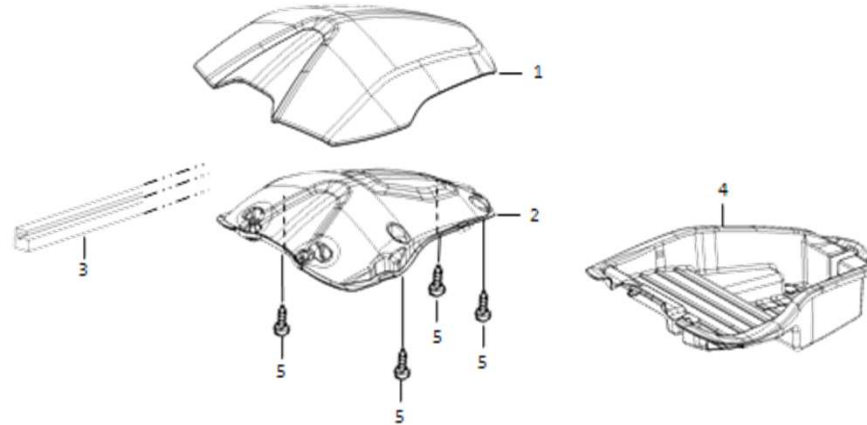

F-19

Storage Box

Ref.No.	Part No.	Name-EN	Qty	Model	Remarks
1	80121-QSM-G00-S-MB02N	Cover Set,Inner Box, MB02N/Black (ST012/Golden Sticker)	1		
	80121-QSM-G00-S-CB04M	Cover Set,Inner Box, CB04M/Grey(ST009/ Green Sticker)	1		
	80121-QSM-G00-S-WR03P	Cover Set,Inner Box, WR03P/Red (ST012/ Golden Sticker)	1		
	80121-QSM-G00-S-MW02N	Cover Set,Inner Box, MW02N/White (ST029 Black/Orange Sticker)	1		
2	80126-QSM-A00	lining Panel,Storage Box Cover	1		
3	80122-QSM-A00	Seal,Storage Box Cover	1		
4	80145-QSM-A00	Storage Box	1		
5	93903-QSM-A10	Tapping Screw 4X12	4