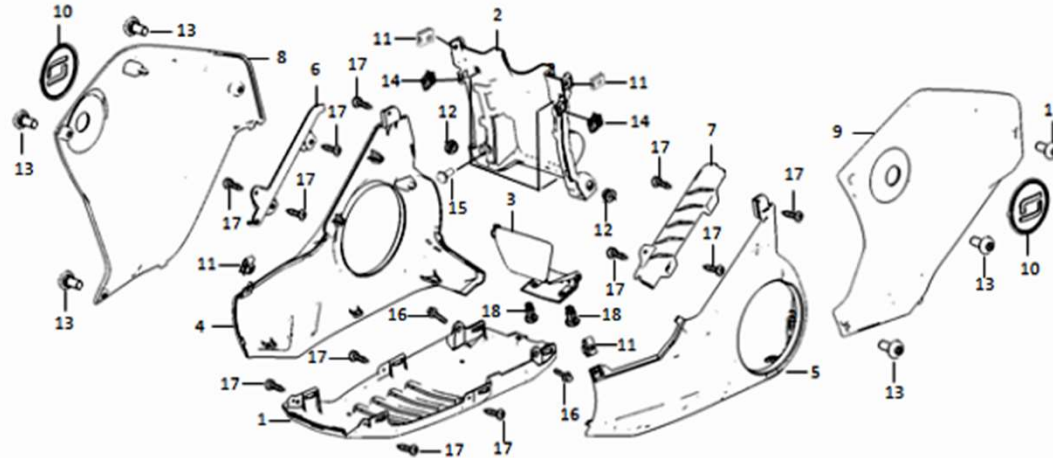

F-21

Lower Body Cover

Ref.No.	Part No.	Name-EN	Qty	Model	Remarks
1	83555-QSM-A00	Bottom Body Cover	1		
2	83595-QSM-A00	RR Upper Body Shield	1		
3	83596-QSM-A00	RR Lower Body Shield	1		
4	83535-QSM-G00-S-MB02N	Body Right Lower Cover (Painting), MB02N/Black(ST012/ Golden Sticker)	1		
	83535-QSM-G00-S-CB04M	Body Right Lower Cover (Painting), CB04M/Grey (ST009/ Green Sticker)	1		
	83535-QSM-G00-S-WR03P	Body Right Lower Cover (Painting), WR03P/Red (ST012/Golden Sticker)	1		
	83535-QSM-G00-S-MB01N	Body Right Lower Cover (Painting), MB01N/Black (ST020 White/Orange Sticker)	1