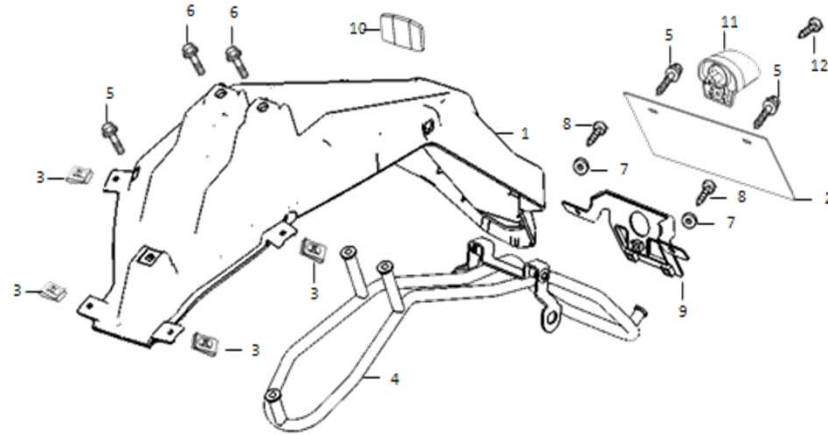

F-23

Rear Fender(Export)

Ref.No.	Part No.	Name-EN	Qty	Model	Remarks
1	80105-QSM-A00	Upside,RR Fender	1		
2	80200-TAC-A00	RR License Plate	1		
3	90303-GCC-000	Spring Clip M4	4		
4	50410-QSM-A50	Rear Fork Fender Bracket	1		
5	95701-06012-08	Flange Bolt 6X12	3		
6	90111-QSM-A00	Flange Step Bolt M6	2		
7	94101-05000	Washer 5mm	2		
8	93500-05012-0H	Phillips Screw 5X12	2		
9	50420-QSM-A50	Bracket,License Plate	1		
10	33741-QSM-A00	Reflex Reflector,Rr(Emark)	1		
11	33720-QSM-A50	RR License Plate Lamp(Emark)	1		
12	96704-QSM-A00	Hexagon socket bolt 4X12	1