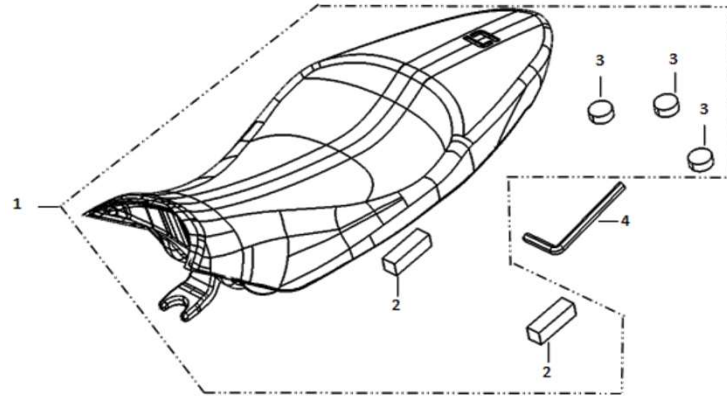

F-15

Rear Shock Absorber

Ref.No.	Part No.	Name-EN	Qty	Model	Remarks
1	52400-QSM-A01	Rear Shock Absorber	1		
2	95801-QSM-G10	Flange Bolt 10x45	2		
3	90306-QSM-A00	Lock Nut,Flange M10X1.5	1		

F-16

Seat

Ref.No.	Part No.	Name-EN	Qty	Model	Remarks
1	77200-QSM-A00	Cushion Assy	1		
4	89101-QSM-A00	Hexagon Wrench(M10)	1		