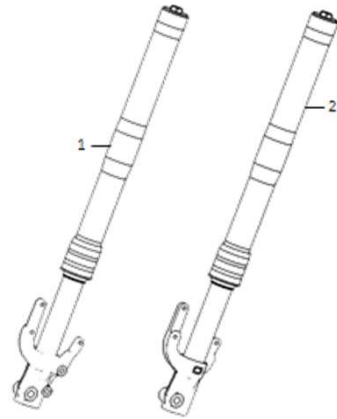

F-8

Front Fork Absorber

Ref.No.	Part No.	Name-EN	Qty	Model	Remarks
1	51400-QSM-C01-MS06A	Front Right Shock Absorber	1		MS06A/氧化银灰
2	51500-QSM-C01-MS06A	Front Left Shock Absorber	1		MS06A/氧化银灰