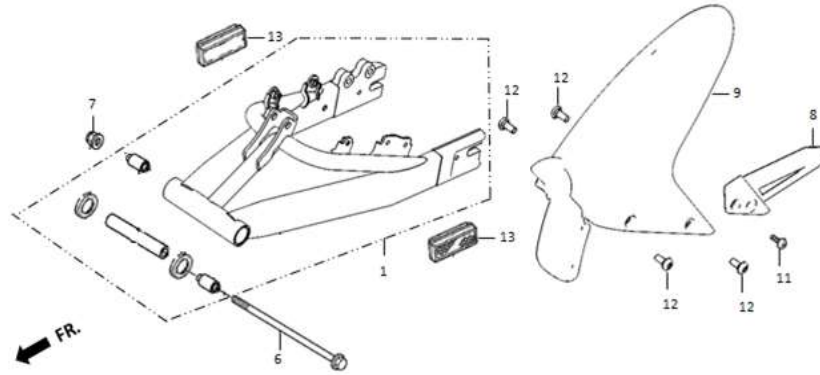

F-14

FORK

Ref.No.	Part No.	Name-EN	Qty	Model	Remarks
1	52100-QSM-G00	Rear Fork Assy	1		
6	52101-QSM-A00	Axle,Rear Fork	1		
7	90307-QSM-A00	Lock Nut,Flange M12	1		
9	80100-QSM-D00	Rear Fork Fender	1		
11	93500-06012-0H	Phillips Screw 6X12	1		
12	95101-QSM-A00	Hexagon Socket Head Step Screw,M6	4		
13	33742-QSM-A00	Side Reflector	2