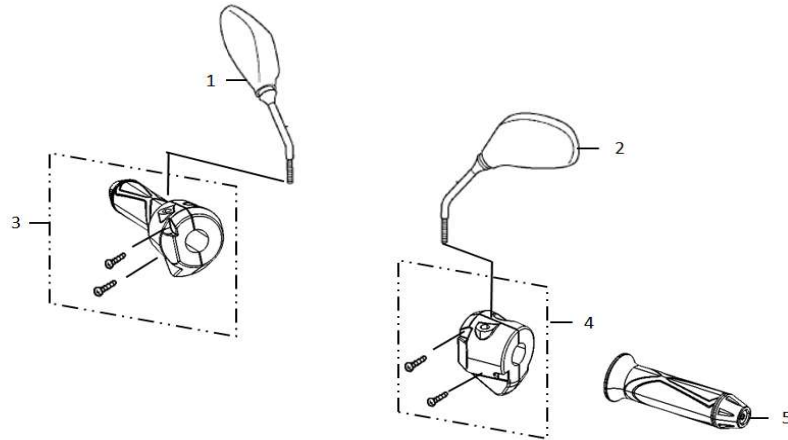

F-2

Speedometer

Ref.No.	Part No.	Name-EN	Qty	Model	Remarks
1	37200-QSM-A53	Speedometer Assy	1		
2	37300-QSM-A00	Rubber gasket	2		
3	94050-06080	Flange Nut M6	2		

F-3

Handle Lever/Switch/Back Mirror

Ref.No.	Part No.	Name-EN	Qty	Model	Remarks
1	88110-QSM-A50	Rear Back Mirrow Assy,right	1		
2	88120-QSM-A50	Rear Back Mirrow Assy,left	1		
3	35150-QSM-A00	Right Switch set Assy	1		
	35150-QSM-A50	Right Switch set Assy Headlight Long Bright	1		
4	35200-QSM-A70	Left Switch set Assy	1		
5	30400-QSM-A00	Grip,Left Handle	1		