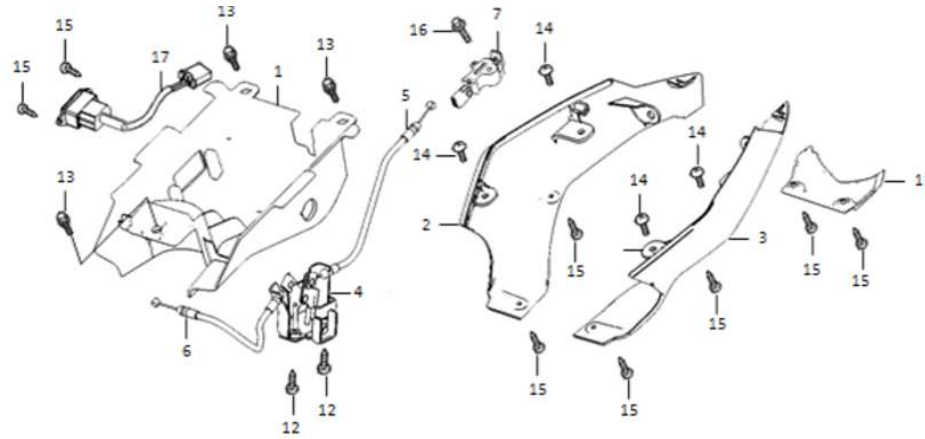

F-22

Rear Cover

Ref.No.	Part No.	Name-EN	Qty	Model	Remarks
1	80101-QSM-A00	Cushion Lower Shield	1		
2	77215-QSM-A00	RR Right Body Cover	1		
3	77225-QSM-A00	RR Left Body Cover	1		
4	77242-QSM-A00	Bracket,Cushion Lock Cable	1		
5	77240-QSM-A00	Cushion Lock Cable	1		
6	77250-QSM-A00	Cable,Storage Box Cover	1		
7	77231-QSM-A001	LOCK,SEAT	1		
11	77230-QSM-A00	Lower Cover,Tailight	1		
12	93500-05012-0H	Phillips Screw 5X12	2		
13	90111-QSM-A00	Flange Step Bolt 6X12	3		
14	93500-06012-0H	Phillips Screw 6X12	4		
15	93903-QSM-A10	Tapping Screw 4X12	6		
16	95701-06012-08	Flange Bolt 6X12	1		
17	35310-QSM-C41	Charging Socket	1