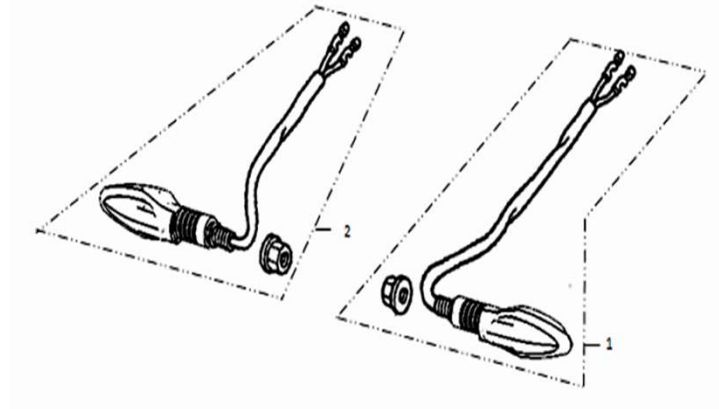

F-24

Tail Light

Ref.No.	Part No.	Name-EN	Qty	Model	Remarks
1	33700-QSM-A50	Taillight Assy	1		
2	93903-QSM-A00	Tapping Screw 4X12	4		
3	90303-GCC-000	Spring Clip M4	2		

F-25

Rear Winker

Ref.No.	Part No.	Name-EN	Qty	Model	Remarks
1	33400-QSM-A00	Rear Right Winker	1		
2	33450-QSM-A00	Rear Left Winker	1		