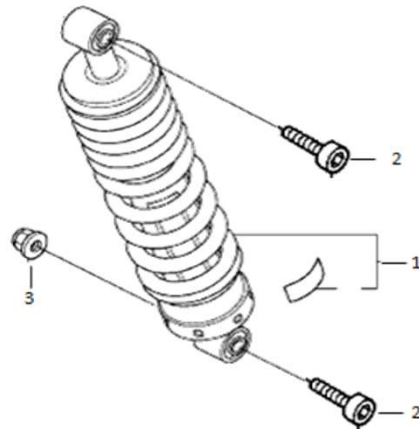

F-15

Rear Shock Absorber

Ref.No.	Part No.	Name-EN	Qty	Model	Remarks
1	52400-QSM-A01	Rear Shock Absorber	1		
2	95801-QSM-G10	Flange Bolt 10x45	2		
3	90306-QSM-A00	Lock Nut,Flange M10X1.5	1