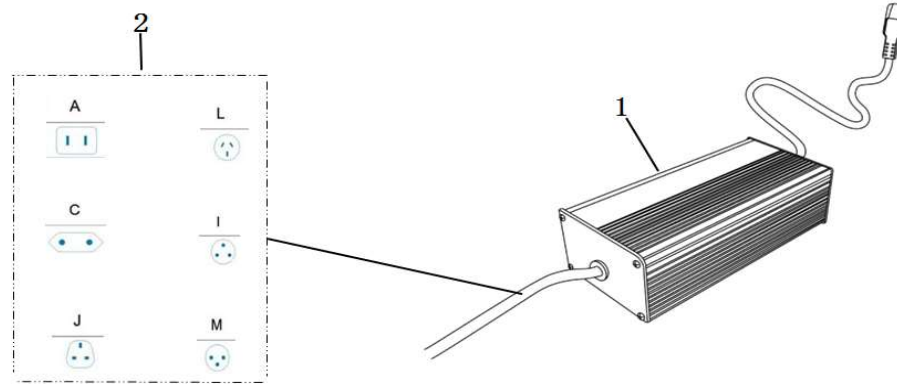

F-27

Charger

Ref.No.	Part No.	Name-EN	Qty	Model	Remarks
1	35300-QSM-A51	Charger(CE 60V4A) Square socket	1		Square Not available
	35300-QSM-A52	Charger(CE 60V4A) Round socket	1		
	35300-QSM-C50	Charger(CE 60V10A) Square socket	1		Square Not available
	35300-QSM-C51	Charger(CE 60V10A) Round socket	1		
	35300-QSM-AE0	Charger(UL/FCC 60V4A) Square socket	1		Square Not available
	35300-QSM-AE1	Charger(UL/FCC 60V4A) Round socket	1		
	35300-QSM-AS0	Charger(PSE 60V4A)	1		
	35300-QSM-C20	Charger(KC 60V10A) Square socket	1		
	35300-QSM-C21	Charger(KC 60V10A)Round socket	1