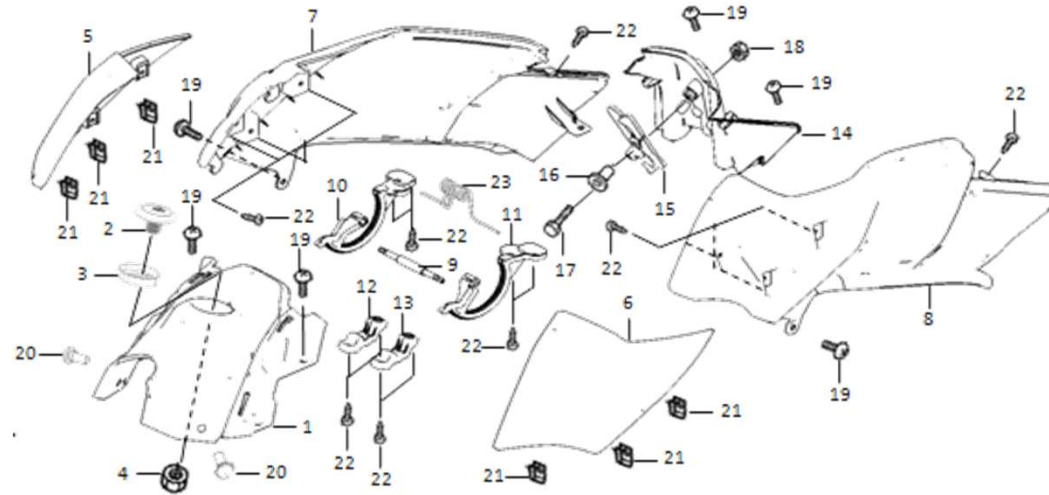

F-18

Storage Box Cover

Ref.No.	Part No.	Name-EN	Qty	Model	Remarks
1	80115-QSM-A00	FR Cover,Storage Box	1		
2	35040-QSM-A00	Start Button Assy	1		
5	80135-QSM-A00-S-MS01M	R Garnish Set,Inner Box Cover, MS01M/Silver (ST002/Dark Silver Sticker)	1		
	80135-QSM-A00-S-WA02N	R Garnish Set,Inner Box Cover, WA02N/Orange (ST004/White Sticker)	1