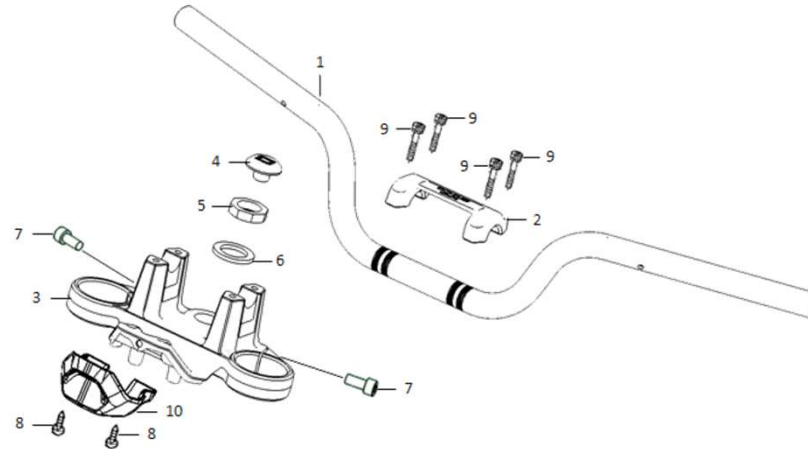

12	90102-QSM-A00	Flange Bolt 6X22	4		
13	45108-QSM-C00	Front brake return spring	1		
14	43108-TAC-A00	Rear brake return spring	1		
15	90155-QSM-A00	Front Caliper flange bolts 8X12	2		
16	90156-QSM-A00	Front Caliper flange bolts 8X30	2		

F-5

Handle Pipe/Top Bridge

Ref.No.	Part No.	Name-EN	Qty	Model	Remarks
1	53100-QSM-A00	Pipe,Handlebar	1		
2	53131-QSM-A00	Holder,Handlebar	1		
3	53230-QSM-A00	Bridge,Top	1		
4	53235-QSM-A00	Cover,Steering Stem	1		
5	90304-QSM-A00	Nut,Steering Stem	1		
6	90503-QSM-A00	Washer,Steering Stem	1		
7	96708-QSM-A00	Hexagon socket bolt 8X20	2		
8	93500-06012-0H	Phillips Screw 6X12	2		
9	96700-06016-08	Hexagon socket bolt 6X16	4		
10	53132-QSM-A00	Lower Shield,Top Bridge	1		