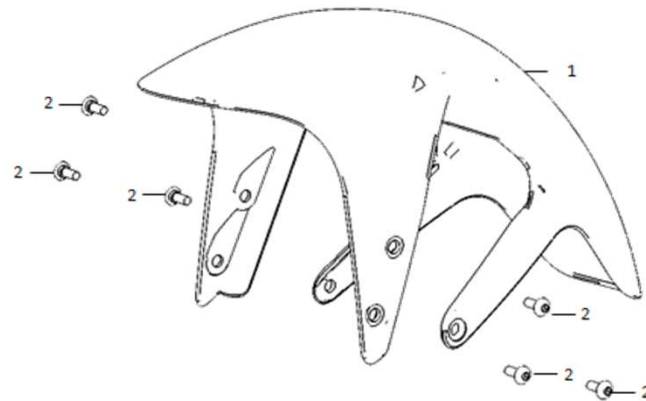

F-7

Front Fender

Ref.No.	Part No.	Name-EN	Qty	Model	Remarks
1	61100-QSM-G00-S-MS01M/ST024	Font Fender, MS01M/Silver(ST024 Black/Gold Sticker)	1		闪电银/黑金贴花
1	61100-QSM-G00-S-MS01M/ST009	Font Fender, MS01M/Silver(ST009 Green Sticker)	1		闪电银/绿色贴花
1	61100-QSM-G00-S-MS01M/ST025	Font Fender, MS01M/Silver(ST025 Red/Gold Sticker)	1		闪电银/红金贴花
1	61100-QSM-G00-S-WA02N/ST028	Font Fender, WA02N/Orange (ST028 White/Black Sticker)	1		果粒橙/白黑色贴花
2	95101-QSM-A00	Hexagon Socket Head Step Screw,M6	6