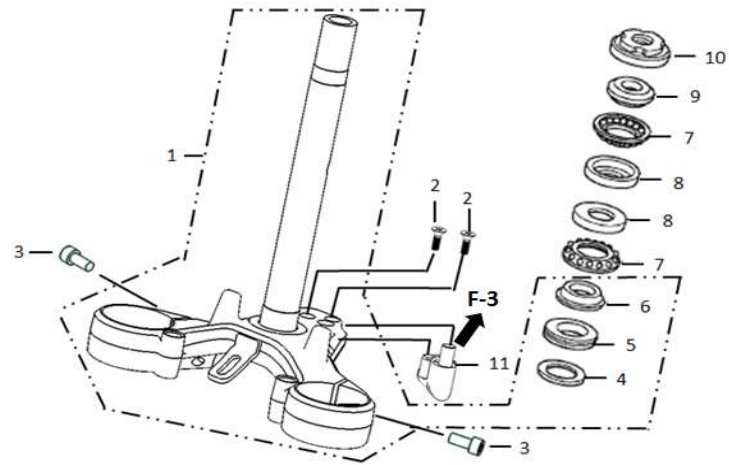

F-6

Steering Stem

Ref.No.	Part No.	Name-EN	Qty	Model	Remarks
1	53200-QSM-A00	Steering Stem assy	1		
2	93600-05012-1H	Cross recessed countersunk head screws 5X12	2		
3	96708-QSM-A00	Hexagon socket bolt 8X20	2		
4	53215-QSM-A00	Gasket	1		
5	53214-QSM-A00	Dust ring	1		
6	53212-QSM-A00	Lower bearing ring	1		
7	53210-QSM-A00	Bearing Retainer #6x21	2		
8	50302-QSM-A00	Upper Bearing Steel bowl,steering Stem	2		
9	53211-QSM-A00	Upper bearing ring	1		
10	53220-QSM-A00	Lock Nut,Steering Stem	1