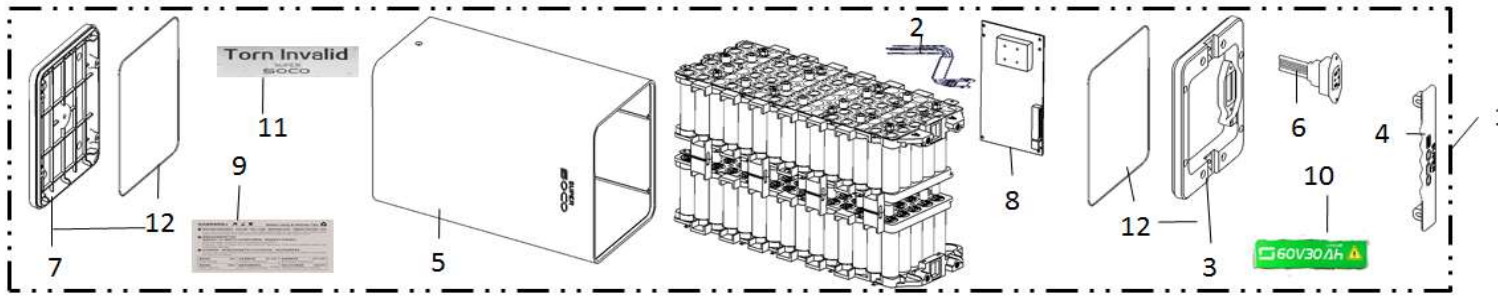

F-17-2

Battery

Ref.No.	Part No.	Name-EN	Qty	Model	Remarks
1	31500-QSM-C02-M2	Battery Assy (60V 30Ah)	1		Tenpower
2	31501-QSM-A00	Battery temperature sensor	1		
3	31511-QSM-A00	Battery upper cover	1		
4	31512-QSM-A00	Battery handle	1		
5	31513-QSM-A00	Aluminum shell ,Battery	1		
6	31514-QSM-A00	Battery charging-discharging socket Square	1		
	31514-QSM-A01	Battery charging-discharging socket Round	1		
7	31515-QSM-A00-M3	Battery bottom shell	1		
8	31530-QSM-C01-M2	BMS circuit board,Battery	1		Tenpower60V30AH
9	31500-QSM-C00-S1	Battery maintenance label	1		60V30AH
10	31500-QSM-C00-S2	Battery specification label	1		60V30AH
11	31500-QSM-F00-S2	Fragile stickers	2		
12	31517-QSM-A00	Sealing strip	2