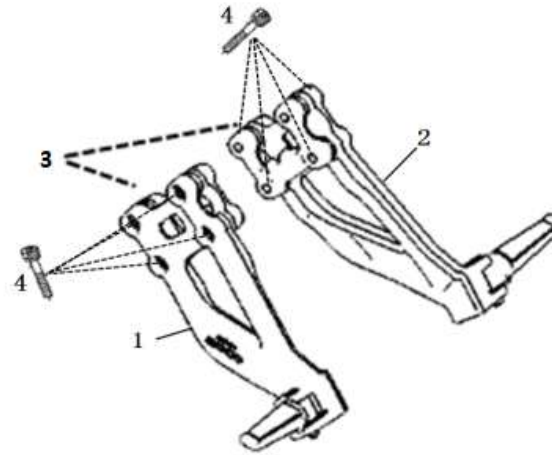

F-28

Lock

Ref.No.	Part No.	Name-EN	Qty	Model	Remarks
1	77220-QSM-A00	Lockset ,Vehicle	1		

F-29

Passenger Footrest

Ref.No.	Part No.	Name-EN	Qty	Model	Remarks
1	50650-QSM-A60	Passenger Footrest,R	1		
2	50750-QSM-A60	Passenger Footrest,L	1		
3	50711-QSM-A60	Block, Passenger Footrest	2		
4	96700-08030-08	Hexagon socket bolt 8X30	8		