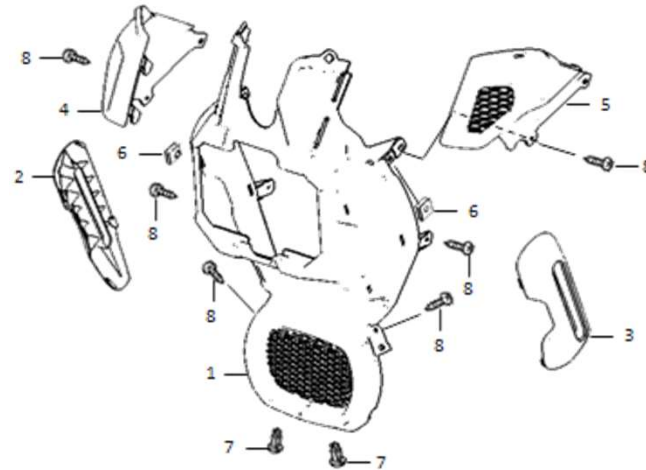

F-20

Front Cover

Ref.No.	Part No.	Name-EN	Qty	Model	Remarks
1	83565-QSM-A00	FR,Body Shield	1		
2	83575-QSM-A00-P-MS03M	R Garnish Set,Body Shield	1		
3	83585-QSM-A00-P-MS03M	L Garnish Set,Body Shield	1		
4	83400-QSM-A00	Cover R,FR Body Shield Upper	1		
5	83405-QSM-A00	Cover L,FR Body Shield Upper	1		
6	84601-QSM-A00	Spring Clip M6	2		
7	90683-GAZ-9802	Rivet clamp	2		
8	93903-QSM-A00	Tapping Screw 4X12	4