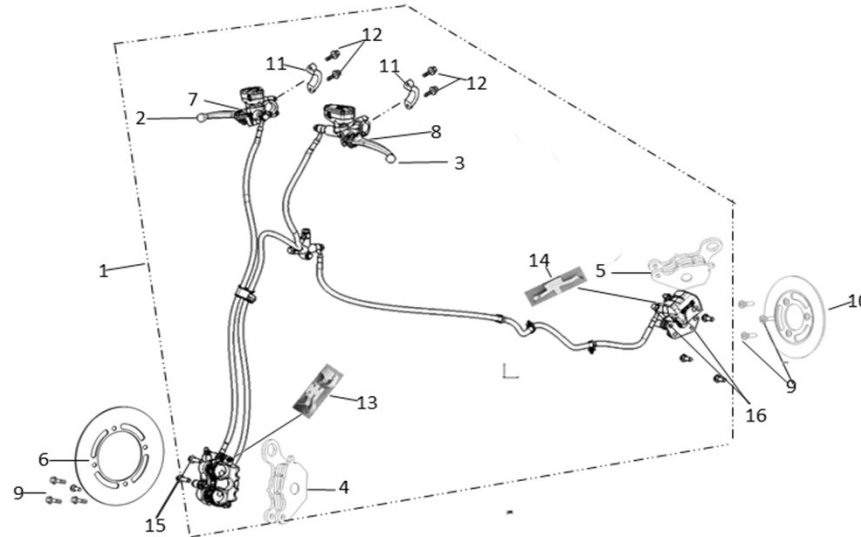

F-4

CBS

Ref.No.	Part No.	Name-EN	Qty	Model	Remarks
1	46000-QSM-G00	CBS assy	1		
2	53175-QSM-A00	Front brake lever	1		
3	53176-QSM-A00	Rear brake lever	1		
4	45310-QSM-F01	Front brake pad(set)	1		
5	43310-QSM-F01	Rear brake pad(set)	1		
6	45251-QSM-F01	Front brake disc	1		
7	35340-QSM-A00	Front Brake Light Switch	1		
8	35345-QSM-A00	Rear Brake Light Switch	1		
9	90105-QSM-A00	Mounting Screw,Brake Disc 8X25	7		
10	41300-TAC-A01	Rear brake disc	1		
11	45517-QSM-A00	Holder,Main cylinder	2