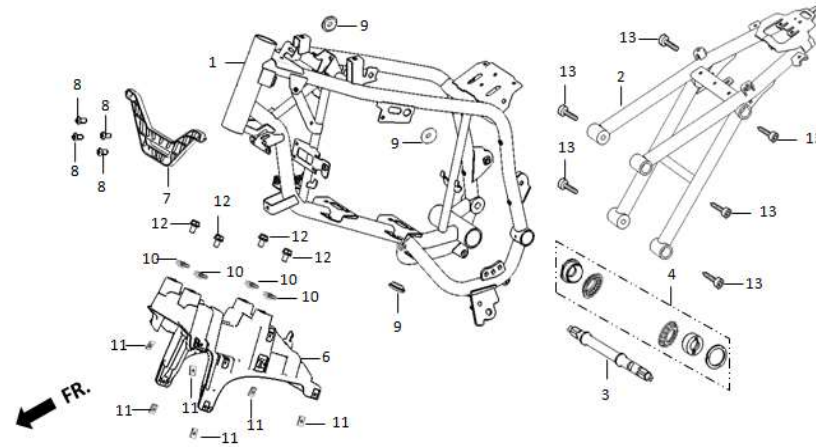

F-13

Frame Body

Ref.No.	Part No.	Name-EN	Qty	Model	Remarks
1	50100-QSM-C00	Main Frame Assy	1		
2	50200-QSM-A60	Sub-Frame Assy	1		
3	50300-QSM-A00	Footrest Axle	1		
4	50301-QSM-A00	Axle 5 set	1		
6	50501-QSM-A00	Bracket,Lower Cover	1		
7	50500-QSM-A00	Bracket,Front Cover	1		
8	93500-05012-0H	Phillips Screw 5X12	4		
10	84601-QSM-A00	Spring Clip M6	4		
11	90303-GCC-000	Spring Clip M4	6		
12	95701-06012-08	Flange Bolt 6X12	4		
13	90108-QSM-A00	Torx pan head bolt 8x25	6