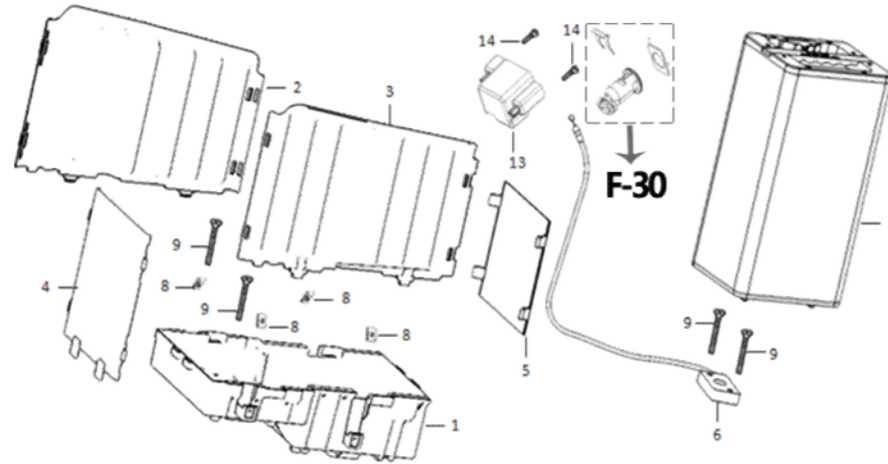

F-17-1

Battery Compartment

Ref.No.	Part No.	Name-EN	Qty	Model	Remarks
1	80150-QSM-A00	Tray,Battery	1		
2	80148-QSM-A00	L PCS,Battery Compartment	1		
3	80149-QSM-A00	R PCS,Battery Compartment	1		
4	80146-QSM-A00	FR PCS,Battery Compartment	1		
5	80147-QSM-A00	RR PCS,Battery Compartment	1		
7	31500-QSM-C02	Battery Assy(60V 30A)	1		F-17-2
8	90303-GCC-000	Spring Clip M4	4		
9	93606-QSM-A00	Cross recessed countersunk head screw 6X25	4		
13	77272-QSM-A00	shield,Battery Lock	1		
14	93903-QSM-A00	Tapping Screw 4X12	2