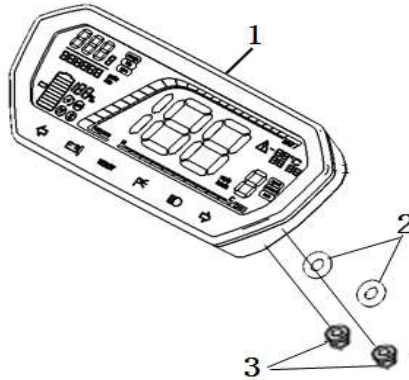

F-2

Speedometer

Ref.No.	Part No.	Name-EN	Qty	Model	Remarks
1	37200-QSM-A53	Speedometer Assy	1		
2	37300-QSM-A00	Rubber gasket	2		
3	94050-06080	Flange Nut M6	2		

F-3

Handle Lever/Switch/Back Mirror

Ref.No.	Part No.	Name-EN	Qty	Model	Remarks
1	88110-QSM-A50	Rear Back Mirrow Assy,right	1		
2	88120-QSM-A50	Rear Back Mirrow Assy,left	1		
3	35150-QSM-A00	Right Switch set Assy	1		
	35150-QSM-A50	Right Switch set Assy Headlight Long Bright	1		
4	35200-QSM-A70	Left Switch set Assy	1		
5	30400-QSM-A00	Grip,Left Handle	1		